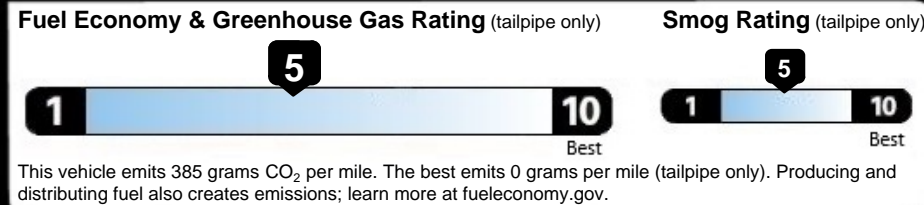

LIMITED WARRANTY/ROADSIDE ASSISTANCE

3 Years / 36,000 Miles Basic
5 Years / 60,000 Miles Powertrain
5 Years / Unlimited Mileage Rust Perforation
3 Years / 36,000 24/7 Roadside Assistance
See Owner Info Kit & Warranty for Details

OPTIONAL EQUIPMENT AND OTHER ITEMS

Manufacturer's Suggested Retail Price **$44,995.00**
Exterior Color: Magnetite Gray Metallic
Full Tank of Gas **INCLD**
Option Package: 22 **$2,045.00**
Subaru 12.1" Multimedia System w/ Navigation Power Moonroof Surround View Monitor System
Outback Mirror Package **$751.00**
Auto-Dimming Mirror with Compass and HomeLink
Auto-Dimming Exterior Mirror
Rear Bumper Cover **$187.00**
LED Upgrade **$79.00**

EPA DOT Fuel Economy and Environment

Gasoline Vehicle

Fuel Economy
23 MPG Small SUVs range from 14 to 138 MPG. The best vehicle rates 146 MPGe.
21 city 27 highway
4.3 gallons per 100 miles

You spend $2,250 more in fuel costs over 5 years compared to the average new vehicle.

Annual fuel cost $2,150

Actual results will vary for many reasons, including driving conditions and how you drive and maintain your vehicle. The average new vehicle gets 29 MPG and costs $8,500 to fuel over 5 years. Cost estimates are based on 15,000 miles per year at $3.30 per gallon. MPGe is miles per gallon equivalent. Vehicle emissions are a significant cause of climate change and smog.

fueleconomy.gov

Calculate personalized estimates and compare vehicles

PARTS CONTENT INFORMATION
FOR VEHICLES IN THIS CARLINE: **FOR THIS VEHICLE:**
U.S./CANADIAN PARTS CONTENT: 0% **FINAL ASSEMBLY POINT: OTA, GUNMA, JAPAN**
MAJOR SOURCES OF FOREIGN PARTS **COUNTRY OF ORIGIN:**
CONTENT: JAPAN: 85% **ENGINE: JAPAN**
TRANSMISSION: JAPAN
Note: Parts content does not include final assembly, distribution, or other non-parts costs.

Privacy Notice
www.subaru.com/company/privacy.html

Destination and Delivery **$1,450.00**
Total Suggested Retail Price **$49,507.00**

THIS LABEL HAS BEEN APPLIED PURSUANT TO FEDERAL LAW, DO NOT REMOVE OR ALTER PRIOR TO THE DELIVERY TO THE ULTIMATE PURCHASER.